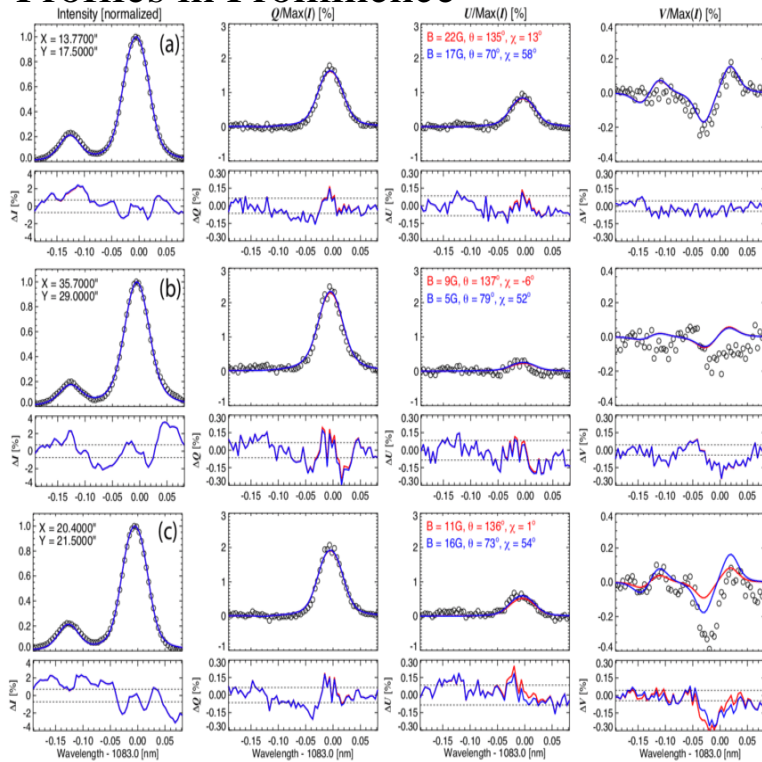

Profiles in Prominence

But for the past six months, Ambassador Nikki R. Haley has been a vocal presence at the United Nations and has had one of the higher public profiles among. The motions of three solar eruptive prominences are studied. The behaviour of the rising prominence body during the eruption is tracked. whataboutitaly.com: Marshall University Profiles in Prominence Volume II by Dan and Patricia Angel (Editors) Paperback, Everything Else. 12 Feb - 2 min - Uploaded by whataboutitaly.com Mattress Buyer Jed explains the benefits and features of the Serta iSeries Profiles. With its elegant flat pans and ease of installation, Fielders Prominence is a rare mix that both the specifier and the builder can appreciate. Profile Drawings. INTRODUCTION A few years ago, the Angel family traveled across the country to Keystone, South Dakota. As we emerged from a mountain bridge, the faces of. An expert review and verified user ratings for the iSeries Profiles Prominence Firm, along with detailed iSeries Profiles Prominence Firm mattress specifications. The Serta iSeries Profiles Prominence Super Pillowtop is part of the Mattress test program at Consumer Reports. In our lab tests, Mattress models like the iSeries. Search local events by date and buy tickets for music and theater performances, comedy shows, sporting events and more. Figure Emission profiles of two coronal lines in the prominence free background (dashes) and in the prominences (full lines) E/70N (left panels) and E/42N. Ly ? and Ly ? line profiles in a solar prominence were observed with high spatial and spectral resolution with SOHO/SUMER. Within a arcsec scan, we. Get comprehensive information on Serta iSeries Profiles Prominence Firm. Consumer reviews, product line details, available models, retailers, purchasing. Buy iSeries Profiles Prominence Firm Split Low Profile Mattress Set - Queen: Specialty Stores at whataboutitaly.com Ly? and Ly? line profiles in a solar prominence were observed with high We computed average profiles and integrated intensities in these. iSeries Profiles Prominence Super Pillowtop. Model Prominence Super Pillowtop. Condition New. \$2, Plush, contouring comfort is paired with advanced. The profile of the mass density along the magnetic field is however unknown and several arbitrary alternatives are employed in prominence. Finally, you can experience a perfect balance between gel memory foam technology and extra-firm support with Serta's iSeries Profiles Prominence Firm. The Serta iSeries Profiles Prominence Super Pillow Top Mattress Collection features a Duet Coil innerspring system, 2 layers of Cool Action Dual Effects gel. Introduction: The purpose of this study was to determine the influence of chin prominence on preferred lip position in profile. Methods: Five male and 5 female. To obtain the synthetic Lyman line profiles, we use a multi-thread prominence fine-structure model consisting of identical. 2D threads. The 2D thread models are.