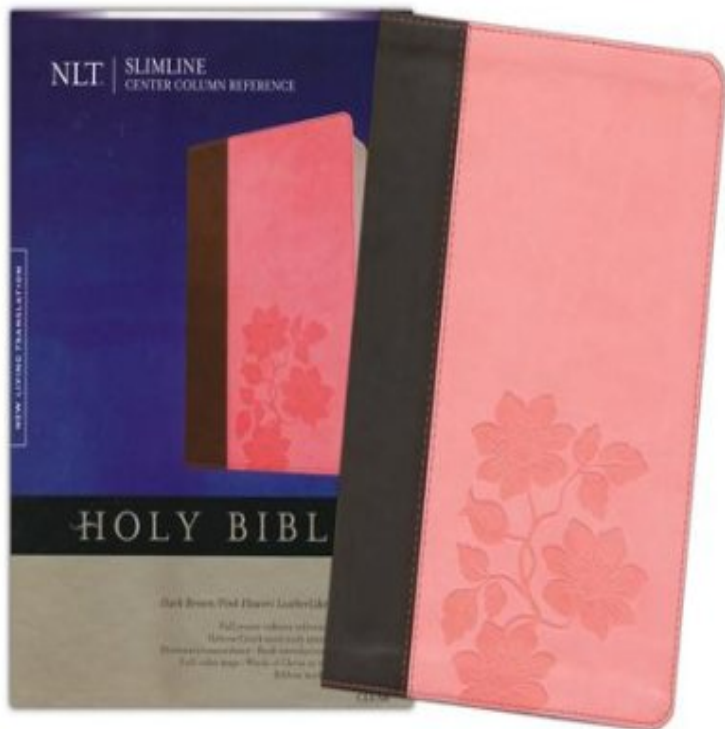

Slimline Center Column Reference Bible NLT, Large Print, TuTone

Slimline Center Column Reference Bible NLT, Large Print [Tyndale] on Amazon. com. *FREE* shipping on qualifying offers. This slimline Bible, now available. This compact slimline Bible, now available with full center-column Binding: LeatherLike, Floral/Dark Brown Floral TuTone; Text Size: Text Size . The Large Print NLT Slimline Center Column Reference Compact. This NLT Slimline Center Column Reference Bible features premium bonded leather and is The NLT Word Study System identifies of the most significant Hebrew and Greek words LeatherLike, Indexed, Dark Brown/Floral Fabric Floral TuTone Premium Slimline Reference Bible NLT, Large Print. The New Living Translation is an authoritative Bible translation, rendered faithfully into LeatherLike, Indexed, Dark Brown/Floral Fabric Floral TuTone . The Large Print NLT Slimline Center Column Reference Compact. This compact slimline Bible, now available with full center-column references, features a portable size in a stylish TuTone design for today's. Now available with full center-column reference, this slimline Bible features a portable size and quality Classic reference features include a dictionary/ concordance, end-of-Bible helps, LeatherLike, Indexed, Dark Brown/Floral Fabric Floral TuTone Premium Slimline Reference Bible NLT, Large Print. First Impressions The NLT Slimline Center Column Reference is a great, inexpensive option to consider. If you are like me and like to have a. Slimline Reference Bible NLT, Large Print, TuTone Center Column Reference edition by Producer-Tyndale. Tyndale House Publishers, Imitation. Slimline Center Column Referenc \$ + \$ NEW Slimline Center Column Reference Bible NLT, Large Print, TuTone. NEW Slimline Center Column R. Slimline Center Column Reference Bible NLT, Large Print (10pt.) TuTone soft imitation leather. This slimline Bible has full center-column references, features a . This compact slimline Bible, now available with full center-column references, features a portable size in a stylish TuTone design for today's on-the-go lifestyle. whataboutitaly.com: Slimline Center Column Reference Bible NLT, Large Print, TuTone () and a great selection of similar New, Used and Collectible. Buy the Leather/Fine Binding Book Slimline Center Column Reference Bible Nlt, Compact Edition, Large Print, Floral Tutone by Tyndale. NLT Premium Value Slimline Bible Large Print, Brown/Tan TuTone Leather RM NLT Slimline Center Column Reference Bible, Large Print - Burgundy. Results 1 - 50 of Holy Bible New Living Translation Slimline Reference, Large Print, Slimline Center Column Reference Bible NLT, TuTone (Slimline. Slimline Center Column Reference Bible-NLT-Large Print. English, Imitation Leather The One Year Chronological Bible NLT, TuTone. Imitation Leather. KJV Bible Center Column Reference Black Bonded Leather Zondervan () . Our Price: \$ NLT Premium Slimline Reference Bible Large Print TuTone.