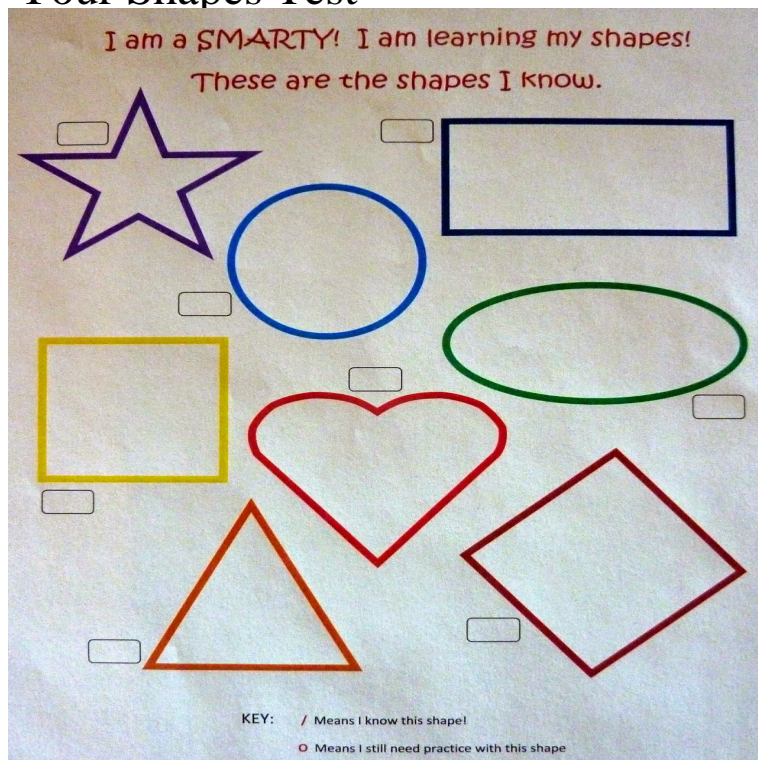

Your Shapes Test

Do you know your Rhombuses from your Trapezoids? How about your equilateral triangles from obtuse ones?.Learn and revise the properties of 2D and 3D shapes with BBC Bitesize KS3 Maths. Which of these quadrilateral shapes does not have perpendicular diagonals (ie crossing each other at right angles).All you have to do is to look at the proposed geometric shapes and choose the correct one. A Square collects information, and has it neatly organized on his.In this first grade geometry game, kids must identify shapes based on attributes. By naming shapes based on sides and angles, kids will deepen their knowledge of shape traits in this geometry Practice Test: Simple Shapes & Fractions.You also need to see the relationships between shapes and figures, identify rules and If you want to take practice abstract reasoning tests and improve your.The Working With Shapes Assessment is divided into 2 parts. This is the first You must use your mouse to answer the questions in this assessment. Do not use.If you have paid for your Full 12 Shapes Corporate Report - Click Here to take it! Get your ORG chart today. Call Take the 12 Shapes Quiz.Test your spatial reasoning ability with this free online spatial reasoning test. Prepare for online assessments with this spatial intelligence test.Students are asked to describe the shapes of three distributions given their dot first distribution indicates about how the students in Class 1 scored on the test.Boating Nav Lights & Shapes Online Quiz Test - Boat Insurance from This test- yourself series of multiple choice questions helps you check your knowledge.I get emails daily from people wanting to know their shape which is why I have developed my free Body Shape Calculator Quiz. It's a simple test.This is a logic test that attempts to measure one's ability to correlate musical phrases with abstract shapes and symbols. Like the tonedeaf test, this test is.This fun quiz is designed to get you thinking about how different we are. It's important to understand that you approach your work with a style.Take the 'LIFE-SHAPES' online personality test. Learning about your shape will help you understand the personal benefit you will gain from being part of Pais.Her sentiment endorses the value of dressing for your particular shape and promises you'll be more comfortable and confident if you embrace.