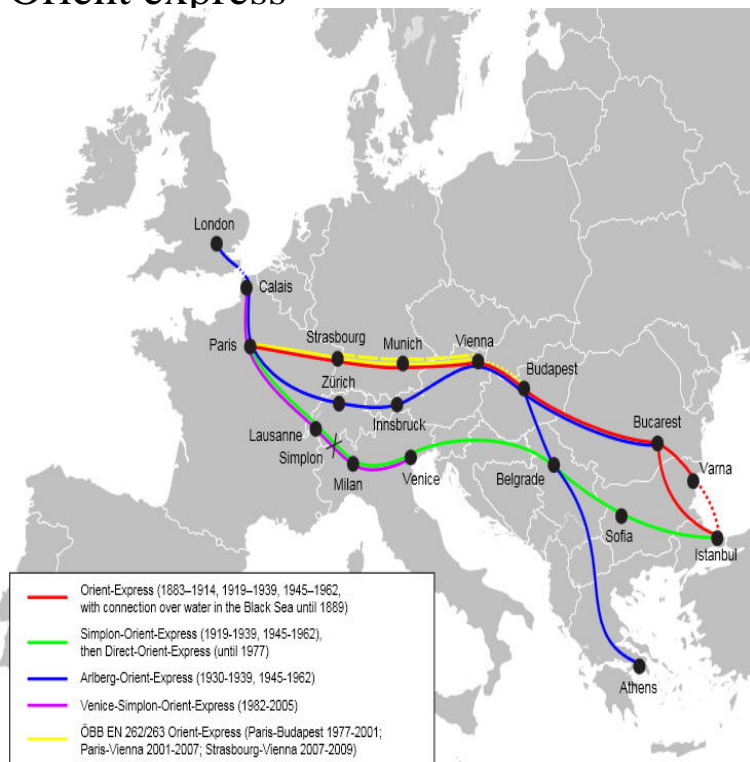

Orient express

The Orient Express was a long-distance passenger train service created in by Compagnie Internationale des Wagons-Lits (CIWL). The route and rolling. Orient Express beckons you to discover another way of travelling, living and seeing the world: a culture. If you can afford it, the Venice Simplon-Orient-Express is the most romantic and luxurious way from London or Paris to Venice. Its vintage carriages are a delight. Finding luxury in slow travel on the train that inspired Agatha Christie's Murder on the Orient Express. The Sun's Nimmi Maghera - Rakhra travels on the legendary Orient Express, describing it as a once in a life time experience. The service. How much is a trip on the Venice Simplon Orient Express? See the cost of Venice Simplon Orient Express from London to Venice and more with Venice. OFFERS. Due to dynamic pricing for the Venice Simplon-Orient Express, we guarantee to give Members the lowest possible price at time of booking. Crime . The cast of Murder on the Orient Express share stories of their co-star Johnny Judi Dench at an event for Murder on the Orient Express () Lucy. Orient-Express, also called (77) SimplonOrient-Express, luxury train that ran from Paris to Constantinople (Istanbul) for more than 80 years (). It was not only fiction, though: real artists and spies did travel by Orient Express and some actual murders did take place. The first official Orient. From Murder on the Orient Express to the celebrities who frequent it the most, three experts reveal everything you need to know about the most. AD gets a first look at the Venice Simplon-Orient-Express's jaw-dropping just- debuted accommodations. Venice Simplon-Orient-Express Prices ; Club Member discount, please join free by subscribing to the newsletter. We guarantee to apply any valid offer. You may be the mogul that creates the Orient Express, but eventually all of your hard work will become property of the people. Orient Express is the sequel to. Danny Wallace takes a trip on the London to Venice Simplon - Orient-Express train. The Orient Express was a legendary train service between eastern and western Europe founded in While the route changed over the years, the traditional. Baths and showers will be part of the opulent Venice Simplon-Orient-Express sleeper train for the first time. Three new Grand Suites will be added. Orient Express Train Sapa provides travel train ticket from Hanoi to Sapa and from Sapa to Hanoi with the best price and best services.