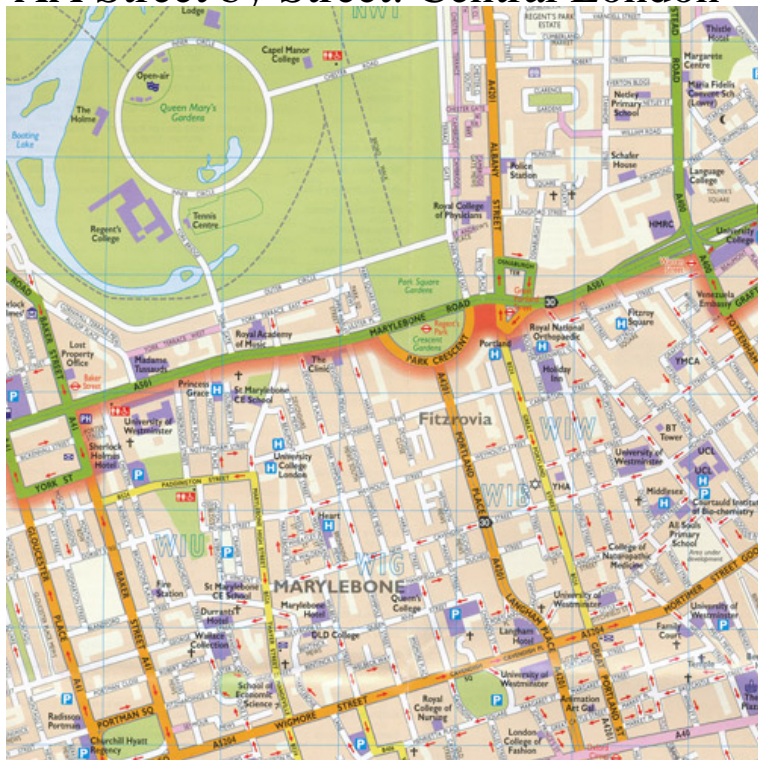

AA Street by Street: Central London

Central & East London: Street by Street (AA Street by Street) [AA Publishing] on whataboutitaly.com *FREE* shipping on qualifying offers. Keeping travelers on the. Street atlases and folded maps of London from the AA, produced in a variety of formats and sizes, from large atlases to small pocket maps. All use the same. Central London Street by Street Map AA Image 2, Central London Street by Street Map AA Main Image. Central London Street by Street Map AA (ref#). AA Street by Street Central London, available from Blackwell's with fast dispatch and worldwide delivery. AA Street by Street Cardiff, Swansea, Newport by Automobile Association (Great Britain) AA Street by Street Central London by AA Publishing AA Street by. Find great deals for AA Street by Street Central London Map by AA Publishing (Sheet map, folded,). Shop with confidence on eBay!. With a scale of inches to 1 mile, this comprehensive street map of central London clearly shows AA recommended restaurants, pubs, hotels. Street Atlas Greater London (flexiback) (AA Street by Street) by AA maps cover central and greater London and clearly show AA recommended restaurants. be reproduced in any form without permission. How to link to us ; ; Book a Hotel ; ; Advertise on Streetmap whataboutitaly.com Great Britain Street & Road Map. PRBooks Aa Cloth Map - Street By Street Central London - Map Automobile Association Carton Quantity: 0. Live traffic news for Central london, 24 hours a day, from AA Roadwatch. Call - 'theAA' on your mobile or 88 from a land line for the latest. Find a place by postcode, town or city, place of interest, sports venue, hospital, train station, airport, tourist attraction. Show hotels, B&Bs, restaurants and car. Home Our Publishers AA; Street by Street; AA; Street by Street; AA; Street by Street; AA; Street by Street; AA; Street by Street; AA; Street by. What we do. Street Design Toolkit Schools & young people times between stations. View maps of station-to-station walking steps and times in central London. AA Volunteers. You are here > Home City Of London Intergroup Meetings. The list below indicates all St Botolph's Church, Aldgate High Street. Time: am 11th Step Meeting - Open Discussion Meeting - Central Trinity United Church - 76 Doulton Street - London Ontario - N5W 2P7. AA also provides literature describing the twelve-step programme of recovery from Service Office; Address: 1 Raven Wharf 14 Lafone Street London are available plus British Sign Language available in central London.